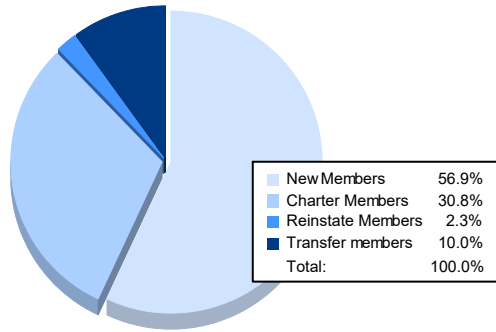

Membership Composition June 2021 Cumulative