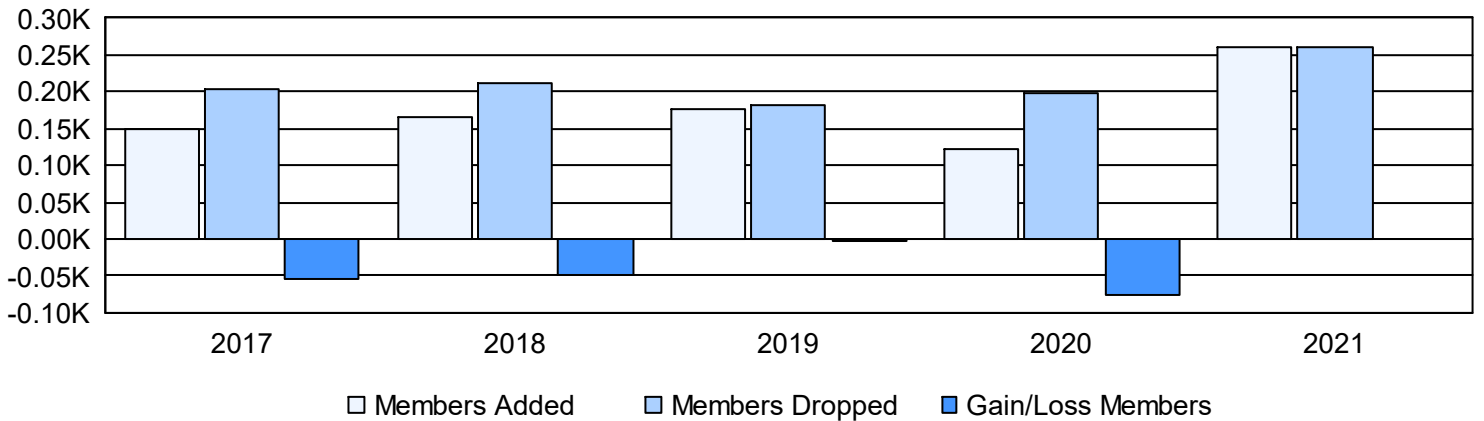

Year	New Clubs	Dropped Clubs	Gain/Loss Clubs	New Members	Charter Members	Reinstate Members	Transfer Members	Total Member Added	Total Members Dropped	Gain/Loss Members
2016-2017	0	0	0	127	1	8	12	148	203	-55
2017-2018	0	0	0	138	1	2	24	165	213	-48
2018-2019	0	0	0	155	2	8	12	177	181	-4
2019-2020	0	0	0	107	0	6	10	123	199	-76
2020-2021	3	1	2	148	80	6	26	260	260	0
Average	1	0	0	135	17	6	17	175	211	-37

Clubs

Members