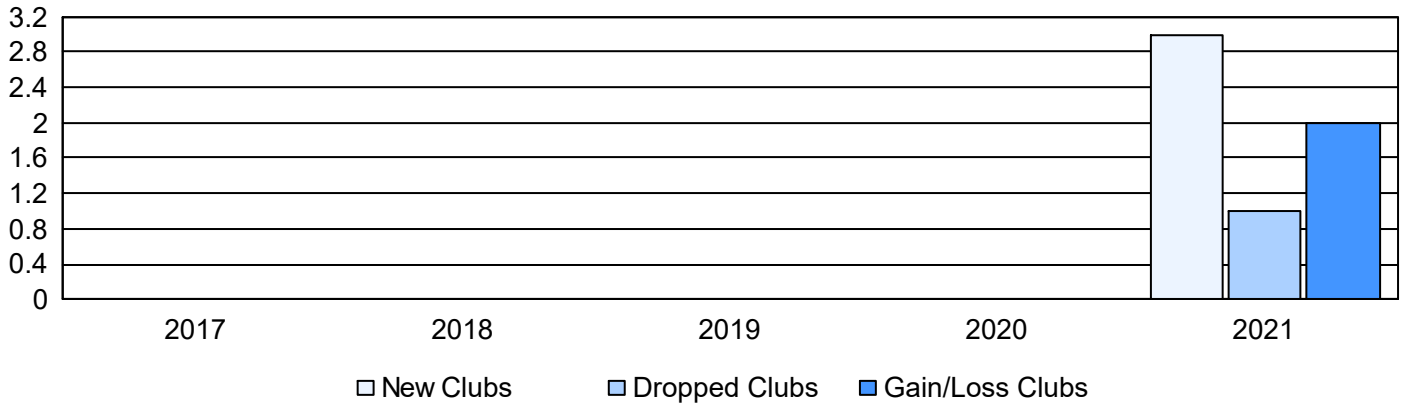

Year	New Clubs	Dropped Clubs	Gain/Loss Clubs	New Members	Charter Members	Reinstate Members	Transfer Members	Total Member Added	Total Members Dropped	Gain/Loss Members
2016-2017	0	0	0	127	1	8	12	148	203	-55
2017-2018	0	0	0	138	1	2	24	165	213	-48
2018-2019	0	0	0	155	2	8	12	177	181	-4
2019-2020	0	0	0	107	0	6	10	123	199	-76
2020-2021	3	1	2	148	80	6	26	260	260	0
Average	1	0	0	135	17	6	17	175	211	-37

Clubs